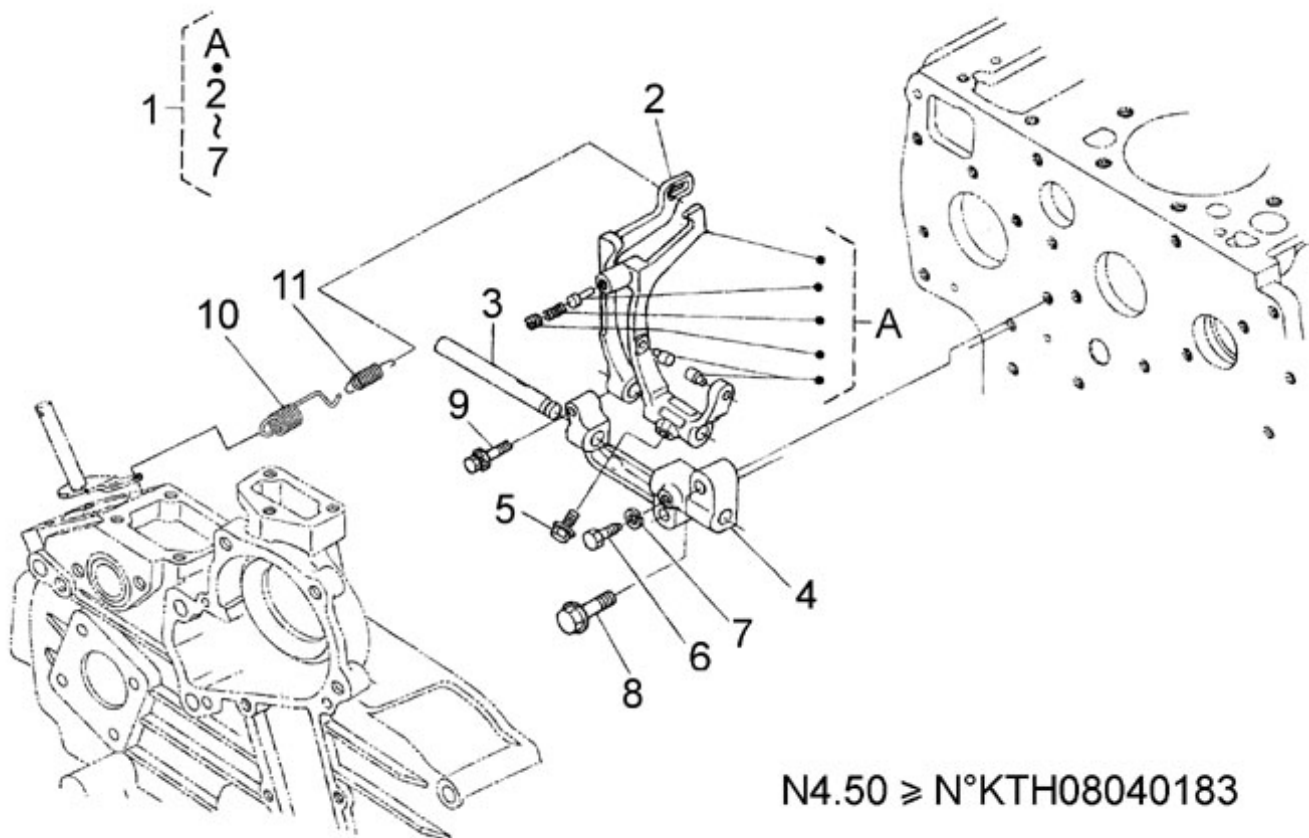

N4.40 STANDARD ENGINE / SPEED REGULATOR

N4.50 ≥ N°KTH08040183

Part number	Item	Désignation article	Quantity
970313073	1	ASSY LEVER,FORK	1
970313074	2	LEVER,FORK	1
970313075	3	SHAFT,FORK LEVER	1
970302036	4	SUPPORT,FORK LEVER	1
970313656	5	BOLT,FLANGE	1
970490520	6	BOLT	1
970310417	7	WASHER,SPRING	1
970313569	8	BOLT,FLANGE	2
970313076	9	BOLT	1
970313077	10	SPRING,GOVERNOR	1
970313078	11	SPRING,GOVERNOR	1