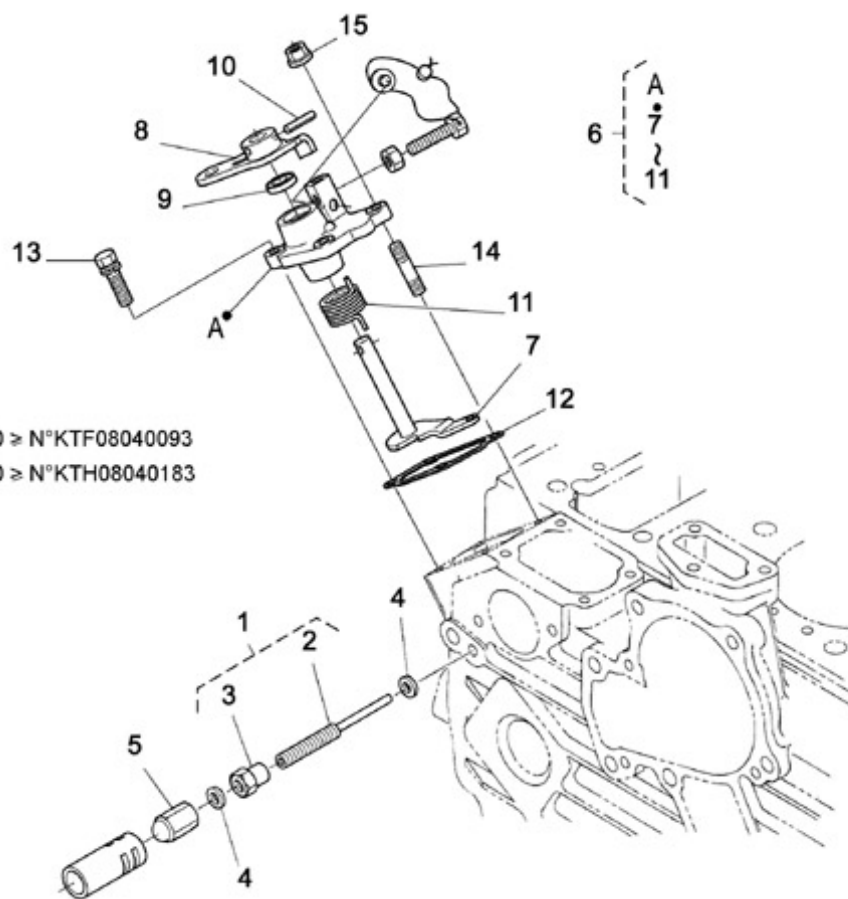

N4.40 STANDARD ENGINE / ACCELERATOR

N4.40 ≥ N°KTF08040093
N4.50 ≥ N°KTH08040183

Part number	Item	Désignation article	Quantity
970313003	1	ASSY BOLT,ADJUSTMENT	1
970315073	2	BOLT, ADJUSTING	1
970140402	2	NUT	1
970140402	3	NUT	1
970150403	3	RING,SEAL	2
970140504	4	NUT, CAP M8	1
970150403	4	RING,SEAL	2
970140504	5	NUT, CAP M8	1
970302023	5	LEVER,SPEED CONTROL	1
970143118	6	KEY,FEATHER	1
970313004	6	ASSY PLATE,CONTROL	1
970314180	7	O RING	1
970313005	7	COMP.LEVER,GOVERNOR	1
970313006	8	LEVER,SPEED CONTROL	1
970302025	8	WASHER,PLAIN D 8	1
970315085	9	SEAL,OIL	1
970302026	9	NUT,M 8	2
970310465	10	COLLAR	1
970151130	10	PIN,SPRING RETAINER	1
970303913	11	COVER,SPEED CONTROL 6.280	1
970313007	11	SPRING,RETURN	1
970302029	12	GASKET,COVER SPEED CONTROL	1
970314803	12	GASKET,PLATE	1
970491536	13	BOLT,M 6X 20	2
970490224	14	STUD	2
970310417	15	WASHER,SPRING	2
970313602	15	NUT,FLANGE	2
970151133	16	NUT,M 6	2