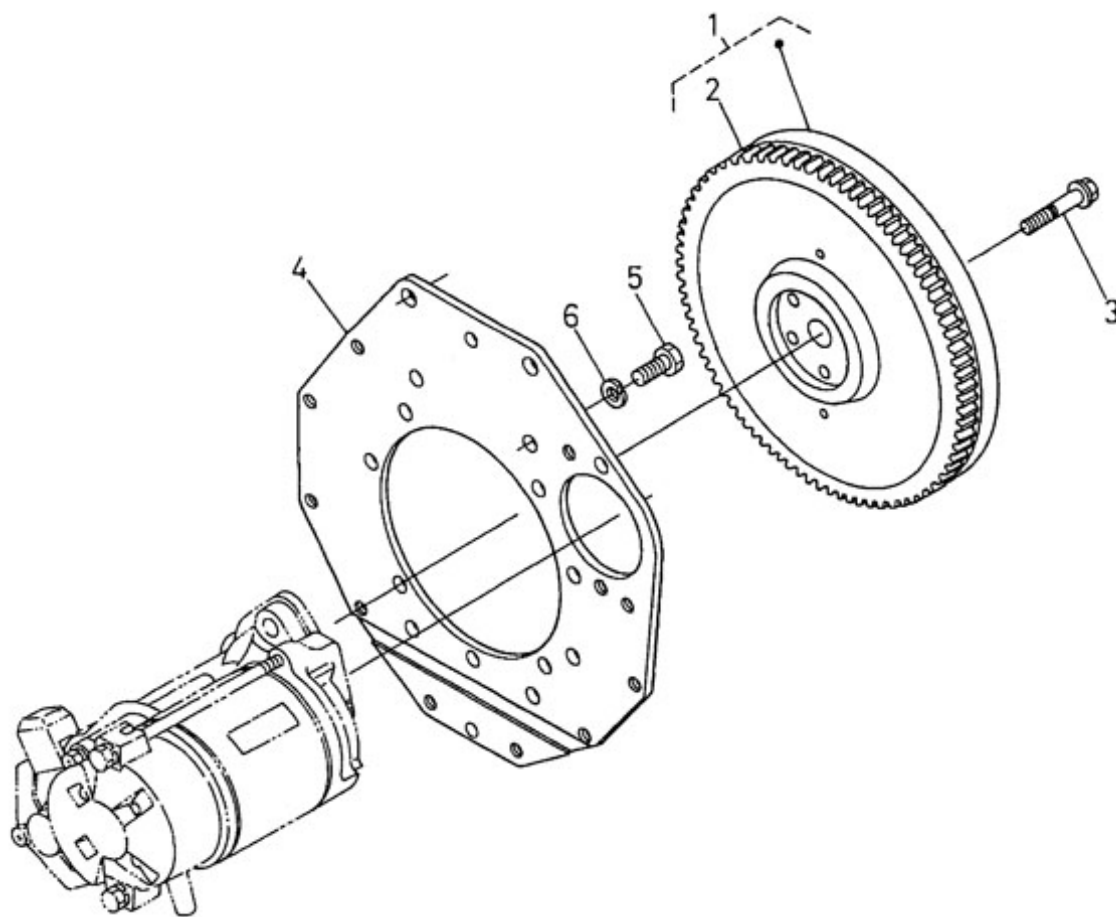

N4.40 STANDARD ENGINE / FLYWHEEL

Part number	Item	Désignation article	Quantity
970301627	1	FLYWHEEL,CPL.4.190	1
970313046	2	GEAR,RING	1
970302396	3	BOLT,FLYWHEEL	6
970301626	4	PLATE,REAR END 4.190	1
970313048	5	BOLT	11
970302068	6	WASHER,SPRING D10	11