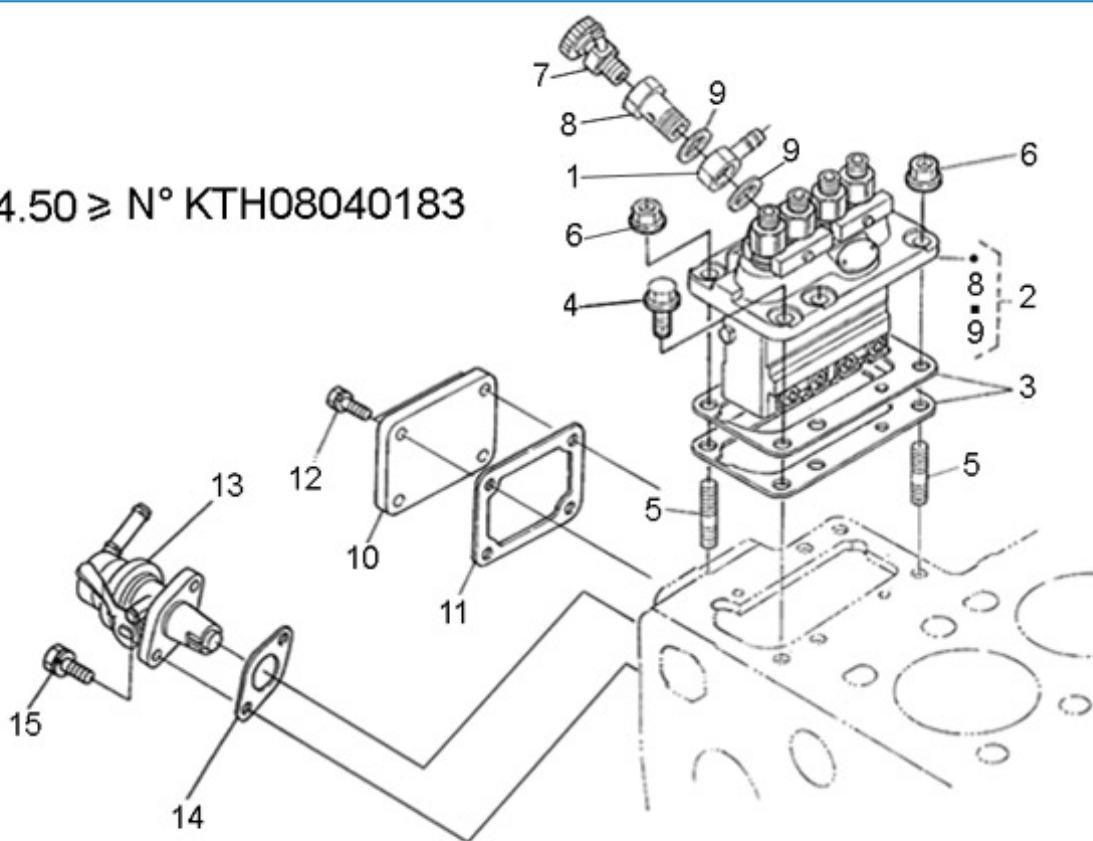

N4.40 STANDARD ENGINE / INJECTION AND FEED PUMP

N4.50 ≥ N° KTH08040183

Part number	Item	Désignation article	Quantity
970314275	1	ASSY PUMP,INJECTION	1
970310456	1	JOINT,EYE	1
970315083	2	ASSY PUMP,INJECTION	1
970302107	2	SCREW,INJ.PUMP	1
970302412	3	SHIM,INJECTION PUMP 0.45	1
970313052	3	SHIM,INJECTION PUMP	1
970302086	3	SHIM,INJECTION PUMP 4.190	1
970307379	3	WASHER,NIPPLE	2
970315081	3	SHIM,INJECTION PUMP 0,175mm	1
970302412	4	SHIM,INJECTION PUMP 0.45	1
970313545	4	BOLT,FLANGE	4
970302086	4	SHIM,INJECTION PUMP 4.190	1
970313052	4	SHIM,INJECTION PUMP	1
970492138	5	BOLT,M 8X 22	4
970312986	5	STUD	2
970312986	6	STUD	2
970310780	6	NUT,FLANGE	2
970307368	7	ASSY COCK,JET START	1
970490903	7	NUT,M 8	2
970302107	8	SCREW,INJ.PUMP	1
970490904	8	WASHER,SPRING D 8	2
970307368	9	ASSY COCK,JET START	1
970307379	9	WASHER,NIPPLE	2
970310456	10	JOINT,EYE	1
970313054	10	COVER,INJ.PUMP	1
970310448	11	GASKET,PUMP COVER NA	1
970307768	11	ASSY PUMP,FUEL	1
970491117	12	BOLT,M 6X 16	4
970307110	12	COMP.DIAPHRAGM NA	1
970492512	13	GASKET,FUEL PUMP	1
970307768	13	ASSY PUMP,FUEL	1
970492513	14	STUD, M 6X 16	2
970313055	14	GASKET,FUEL PUMP	1
970491117	15	BOLT,M 6X 16	2