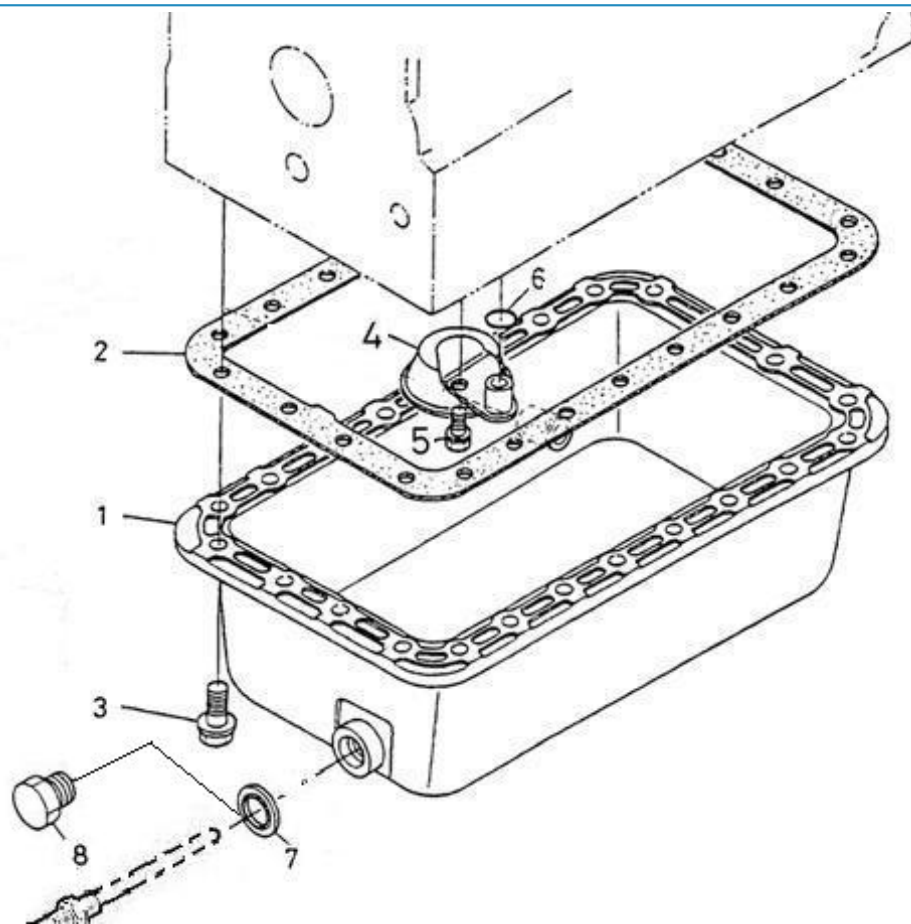

Filtre(s) :

- type: N4.40 STANDARD ENGINE

N4.40 STANDARD ENGINE / ENGINE BLOCK

Part number	Item	Désignation article	Quantity
970315056	1	COMP.CRANKCASE	1
970301901	2	PLUG	2
970490108	3	PLUG,SOCK	6
970490109	4	PLUG,SOCK	2
970301903	5	PLUG	3
970301904	6	PLUG,EXPANSION	1
970301905	7	CAP,SEALING	6
970301906	8	CAP,FREEZE	2
970301907	9	PIN,CYLINDRICAL	2
970490122	10	PIN,CYLINDRICAL	2
970301908	11	PIN,CYLINDRICAL	2
970301909	12	PIN,CYLINDRICAL	1
970490112	13	PIN,PIPE	1
970314186	14	PLUG	1
970491131	15	WASHER,SEAL	1
970490116	16	O-RING	1
970301918	17	TAP,DRAIN	1
970301911	18	NIPPLE,REDUCTION	1
970301913	19	PUMP,OIL CPL.4.190	1
970301914	20	GASKET,OIL PUMP	1
970314175	21	BOLT	4
970302737	21	BOLT,M 6X 50	4
970310417	22	WASHER,SPRING	4
970301915	23	GEAR,OIL PUMP DRIVE	1
970493118	24	KEY,FEATHER H-HE	1
970301916	25	NUT	1

N4.40 STANDARD ENGINE / OIL SUMP - OIL PUMP

Part number	Item	Désignation article	Quantity
970307731	1	COMP.OIL PAN	1
970301948	2	GASKET,OIL PAN 4.190	1
970312958	3	BOLT,FLANGE	24
970301950	4	FILTER,OIL PAN 4.190	1
970313311	5	BOLT	1
970312961	6	O RING	1
970150128	7	WASHER,DRAIN PLUG	1
970150127	8	PLUG,DRAIN	1