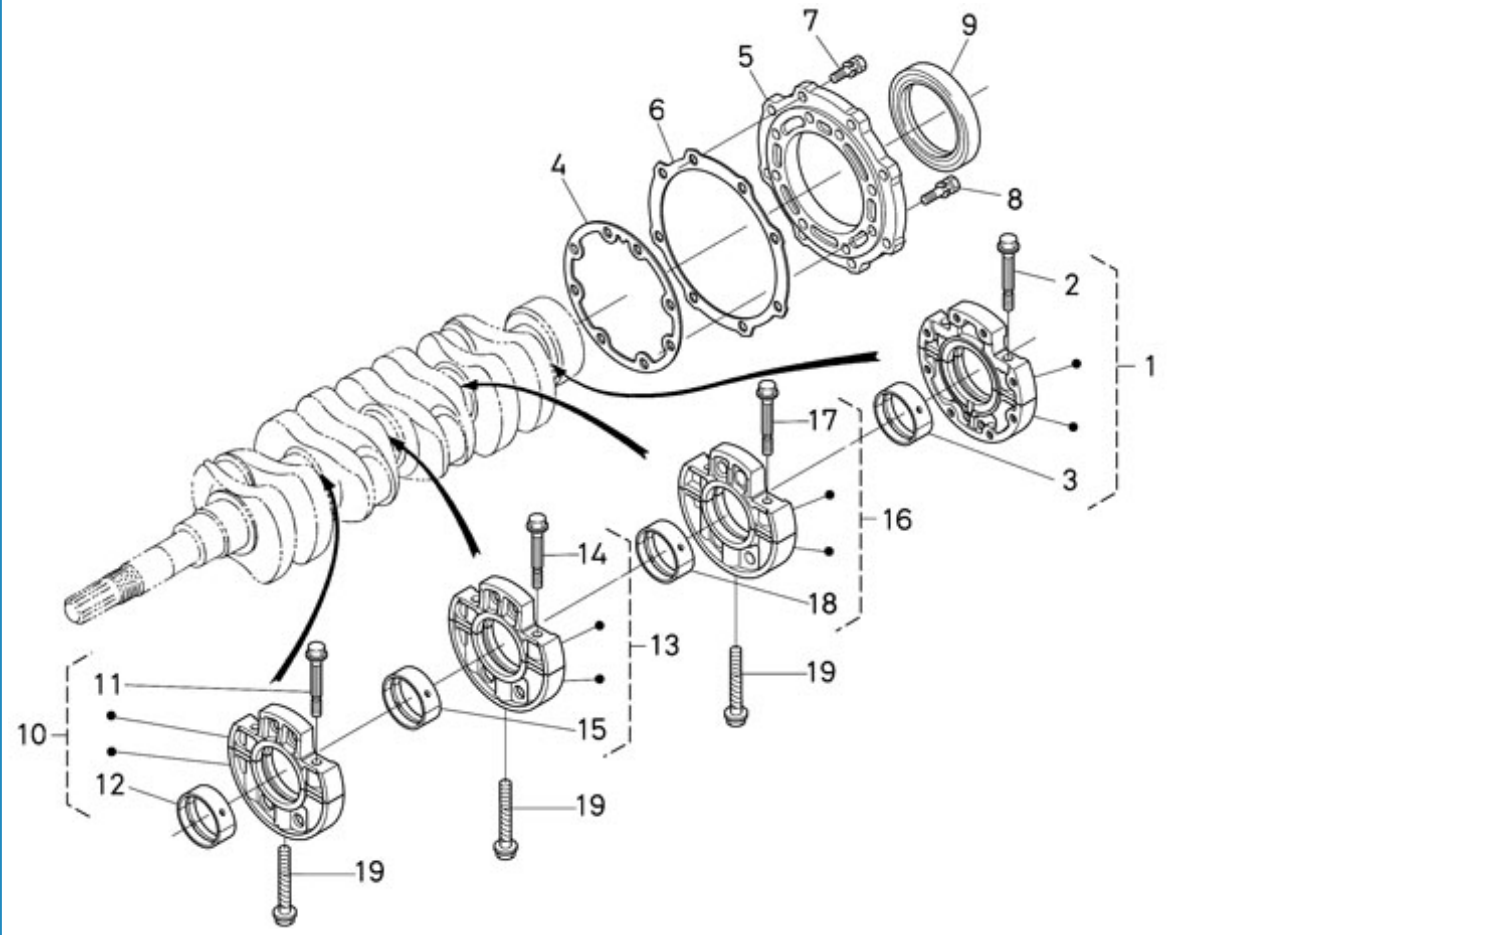

N4.40 STANDARD ENGINE / CRANKSHAFT-BEARINGS

Part number	Item	Désignation article	Quantity
970313437	1	ASSY BRG.CASE,MAIN	1
970313033	2	BOLT,BEARING CASE	2
970313023	3	METAL,CRANKSHAFT	1
970313022	3	METAL,CRANKSHAFT	1
970313024	3	METAL,CRANKSHAFT	1
970307310	4	GASKET,BRG.CASE NA	1
970314277	5	COVER,BEARING CASE	1
970310427	6	GASKET NA	1
970147402	7	BOLT,M 8X 25	8
970301986	8	BOLT,M 8X 28	8
970301987	9	SEAL,OIL	1
970313438	10	ASSY BRG.CASE,MAIN	1
970313033	11	BOLT,BEARING CASE	2
970313023	12	METAL,CRANKSHAFT	1
970313022	12	METAL,CRANKSHAFT	1
970313024	12	METAL,CRANKSHAFT	1
970313439	13	ASSY BRG.CASE,MAIN	1
970313033	14	BOLT,BEARING CASE	2
970313022	15	METAL,CRANKSHAFT	1
970313024	15	METAL,CRANKSHAFT	1
970313023	15	METAL,CRANKSHAFT	1
970313504	16	ASSY BRG.CASE,MAIN	1
970313033	17	BOLT,BEARING CASE	2
970313023	18	METAL,CRANKSHAFT	1
970313022	18	METAL,CRANKSHAFT	1
970313024	18	METAL,CRANKSHAFT	1
970307316	19	BOLT,BEARING CASE	3