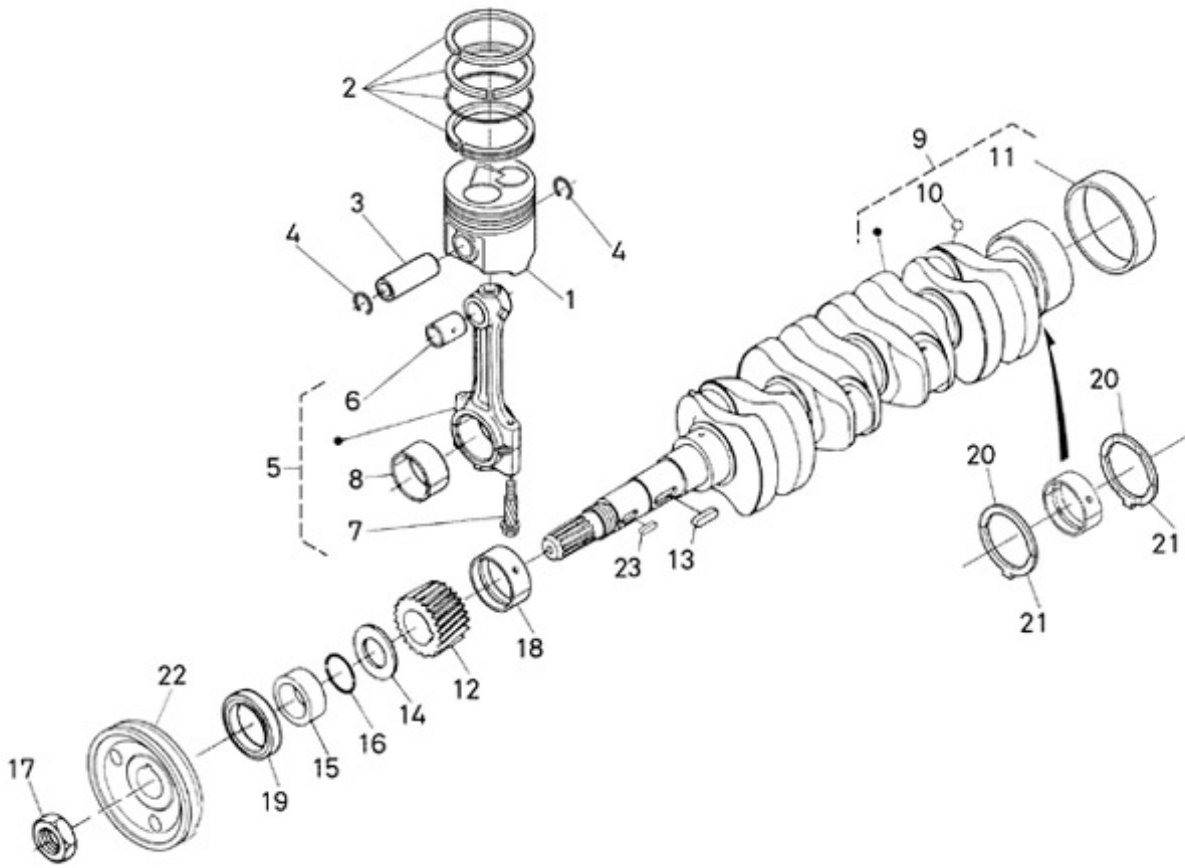

N4.40 STANDARD ENGINE / CRANKSHAFT-PISTONS

Part number	Item	Désignation article	Quantity
970310409	1	PISTON 05	1
970310411	2	ASSY PISTON RING 05	4
970310410	2	ASSY PISTON RING	4
970307331	3	PIN,PISTON	4
970313013	4	CIR CLIP,INTERNAL	8
970307333	5	ASSY ROD,CONNECTING	4
970307334	6	BUSH,PISTON PIN	4
970301934	7	BOLT,CONN.ROD	8
970307336	8	METAL,CRANK PIN 02	4
970307335	8	METAL,CRANK PIN	4
970307337	8	METAL,CRANK PIN 04	4
970307338	9	COMP.SHAFT,CRANK	1
970313016	9	COMP.CRANKSHAFT	1
970302897	10	BEARING,BALL	4
970301962	11	SLEEVE,CRANKSHAFT	1
970313017	12	GEAR,CRANKSHAFT	1
970301965	12	GEAR,CRANKSHAFT	1
970313018	13	KEY,FEATHER	1
970301966	13	KEY,FEATHER	1
970301967	14	SLINGER,OIL	1
970301968	15	COLLAR,CRANKSHAFT	1
970301969	16	O-RING	1
970301970	17	NUT,CRANKSHAFT	1
970313019	18	METAL,CRANKSHAFT	1
970313021	18	METAL,CRANKSHAFT	4
970313020	18	METAL,CRANKSHAFT	1
970301976	19	SEAL,OIL	1
970313025	20	METAL,SIDE	4
970313027	20	METAL,SIDE	4
970313026	20	METAL,SIDE	4
970313030	21	METAL,SIDE	4
970313029	21	METAL,SIDE	4
970313028	21	METAL,SIDE	4
970313031	22	PULLEY,FAN DRIVE	1
970302077	22	PULLEY,CRANKSHAFT 4.190 STD.	1
970301966	23	KEY,FEATHER	1