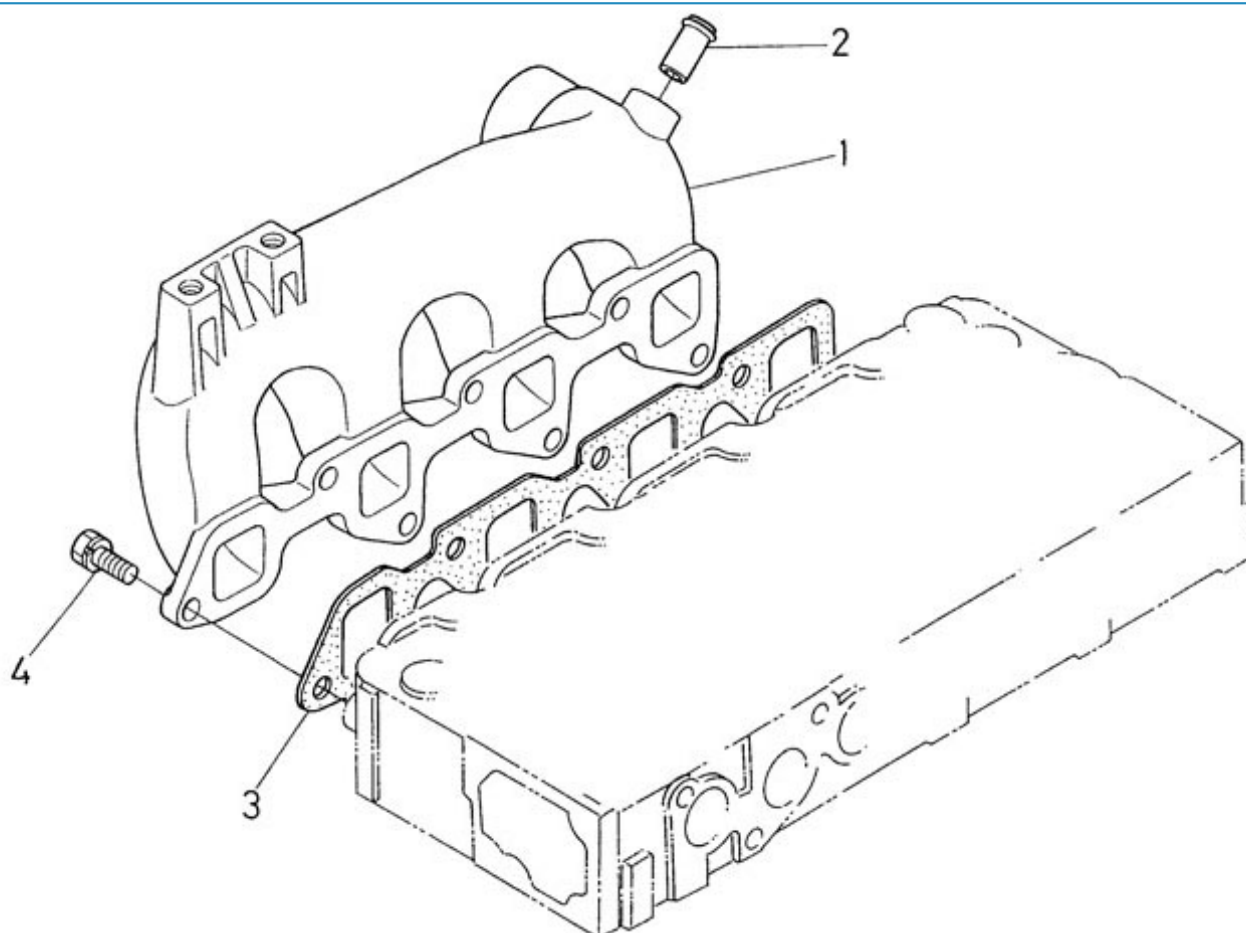

N4.40 STANDARD ENGINE / INTAKE MANIFOLD

Part number	Item	Désignation article	Quantity
970312947	1	INTAKE MANIFOLD	1
970315082	1	MANIFOLD,INLET	1
970313432	2	BREATHER,OIL	1
970313087	3	GASKET,IN-MANIFOLD	1
970492138	4	BOLT,M 8X 22	7