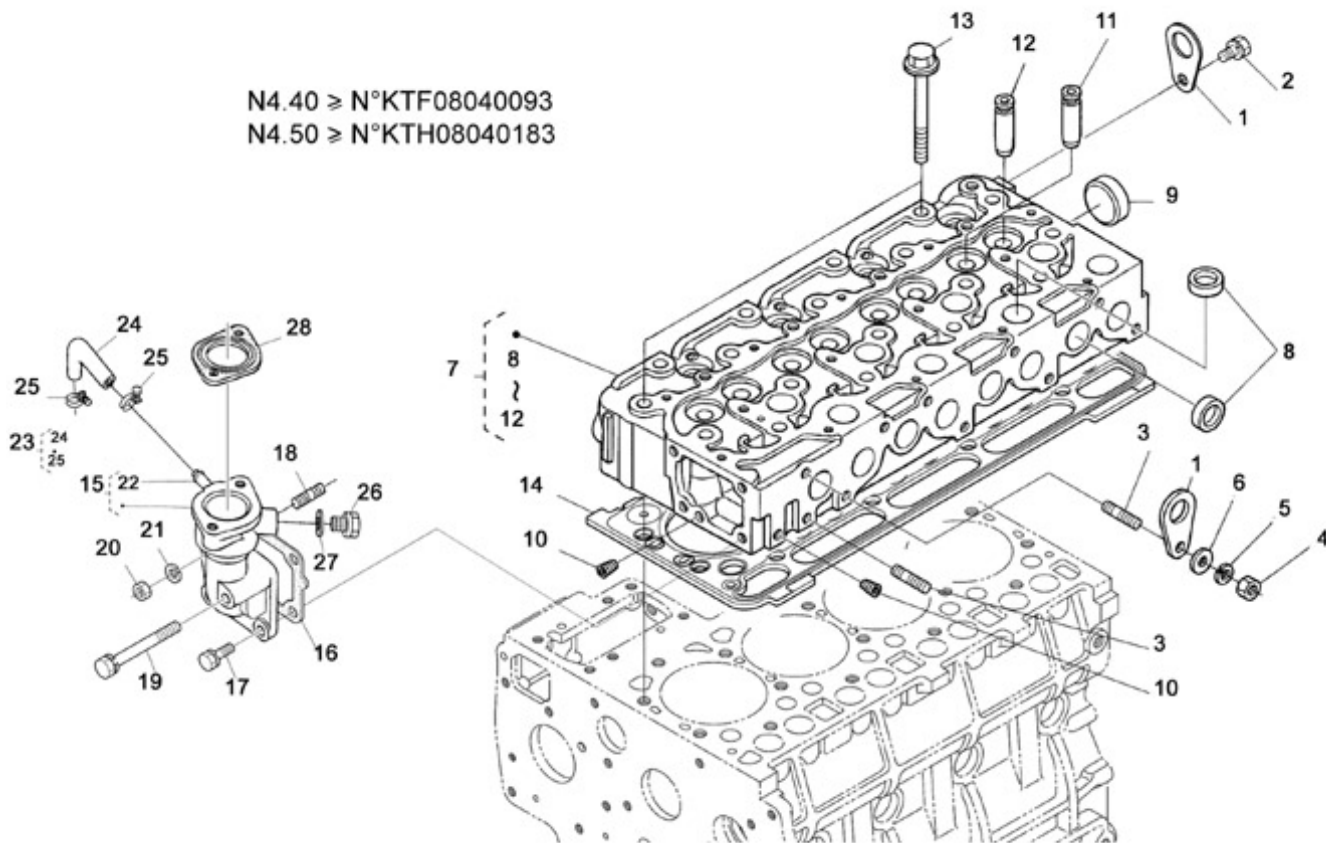

N4.40 STANDARD ENGINE / CYLINDER HEAD

N4.40 ≥ N°KTF08040093
N4.50 ≥ N°KTH08040183

Part number	Item	Désignation article	Quantity
970490901	1	HOOK,ENGINE 2.60-3.90-4.110	2
970307296	1	HOOK,ENGINE	1
970490901	2	HOOK,ENGINE 2.60-3.90-4.110	1
970490919	2	BOLT,M 8X 16	1
970301935	3	STUD	2
970490919	3	BOLT,M 8X 16	1
970312986	4	STUD	2
970490903	4	NUT,M 8	1
970490904	5	WASHER,SPRING D 8	1
970490903	5	NUT,M 8	2
970490904	6	WASHER,SPRING D 8	2
970301933	6	WASHER,PLAIN D 8	1
970312981	7	COMP.CYLINDER HEAD	1
970301933	7	WASHER,PLAIN D 8	2
970310405	8	COMP.CYLINDER HEAD	1
970301937	8	CAP,FREEZE	12
970301938	9	CAP,FREEZE	1
970301937	9	CAP,FREEZE	12
970140908	10	PLUG, CYL.HEAD 2.40	2
970301938	10	CAP,FREEZE	1
970140908	11	PLUG, CYL.HEAD 2.40	2
970301939	11	GUIDE,VALVE INTAKE 4.190	4
970301939	12	GUIDE,VALVE INTAKE 4.190	4