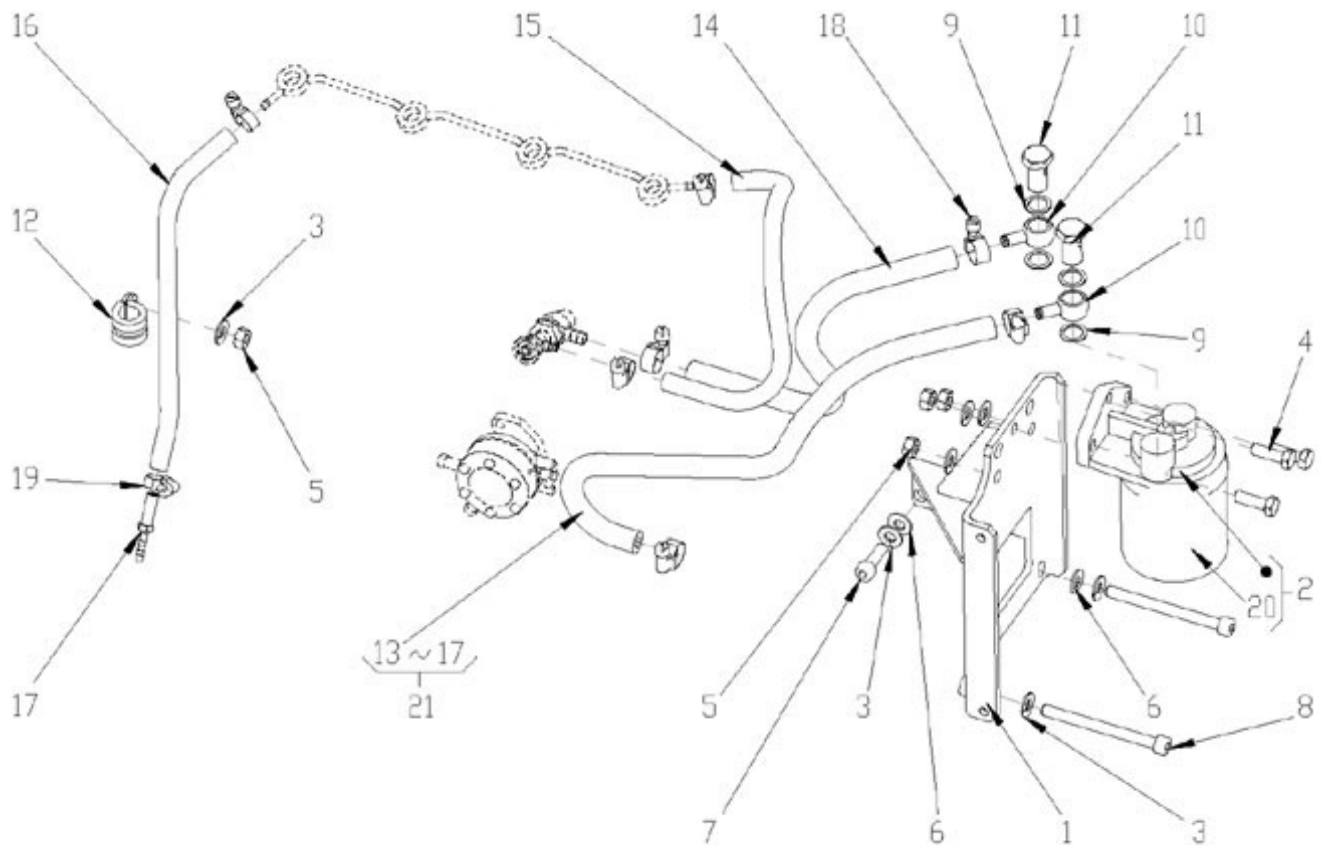

N4.40 STANDARD ENGINE / FUEL FILTER

Part number	Item	Désignation article	Quantity
970302677	1	SUPP,FUELFILTER-OILEXTR.4.190,	1
970302494	2	SUPPORT,FUEL FILTER ELEMENT H-	1
970119138	3	WASHER,SPRING D 8	7
970409603	4	BOLT,HEX M 8X 25	3
970027322	5	NUT,M 8	3
970027323	6	WASHER,PLAIN D 8	2
970498003	7	BOLT,SOCK M 8X 25	1
39160632	8	BOLT	2
970300306	9	GASKET,RING D14	4
970301093	10	CONNECTION,BANJO D=6/M14	2
970432515	11	BOLT,BANJO M14X1,5	2
970301182	12	CLAMP,PIPE D12 D=8	1
32808002	13	FUEL HOSE ISO 7840 D8	0
32808002	14	FUEL HOSE ISO 7840 D8	0
32805001	15	HOSE	0
32805001	16	HOSE	0
970302476	17	PIPE,FUEL CONN.D 8	1
970439306	18	CLAMP	4
970439306	19	CLAMP	4
970622350	20	FILTER,FUEL	1
48878005	21	HOSE	1