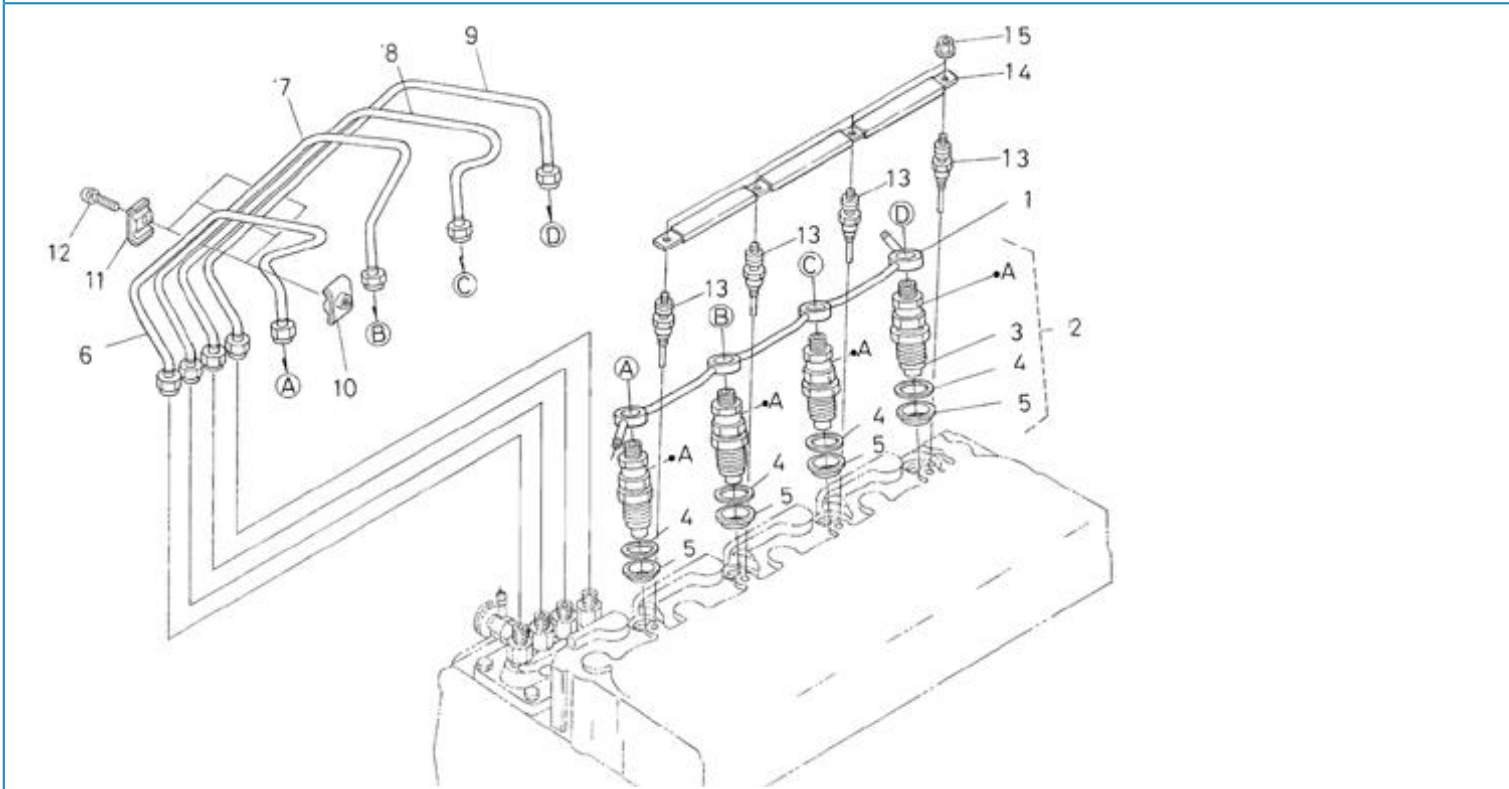

N4.40 STANDARD ENGINE / INJECTION NOZZLES AND PIPES

Part number	Item	Désignation article	Quantity
970310414	1	HOSE	1
970307760	2	KIT,NOZZLE HOLDER	4
970307766	3	PIECE,NOZZLE	4
970142109	4	GHASKET, RING INJECTORS	4
970307388	5	SEAL,HEAT	4
970307389	6	INJECTION PIPE	1
970307390	7	INJECTION PIPE	1
970307391	8	INJECTION PIPE	1
970307392	9	INJECTION PIPE	1
970142114	10	CLAMP,FUEL LINES 1+2	3
970142115	11	CLAMP,FUEL-LINES 1+2	3
970492118	12	SCREW,M 5X 20 ROUND HEAD	3
970307393	13	GLOW PLUG	4
970307394	14	CORD,GLOW PLUG	1
970307593	15	NUT,FLANGE	4
970307594	16	WASHER,PLAIN	4