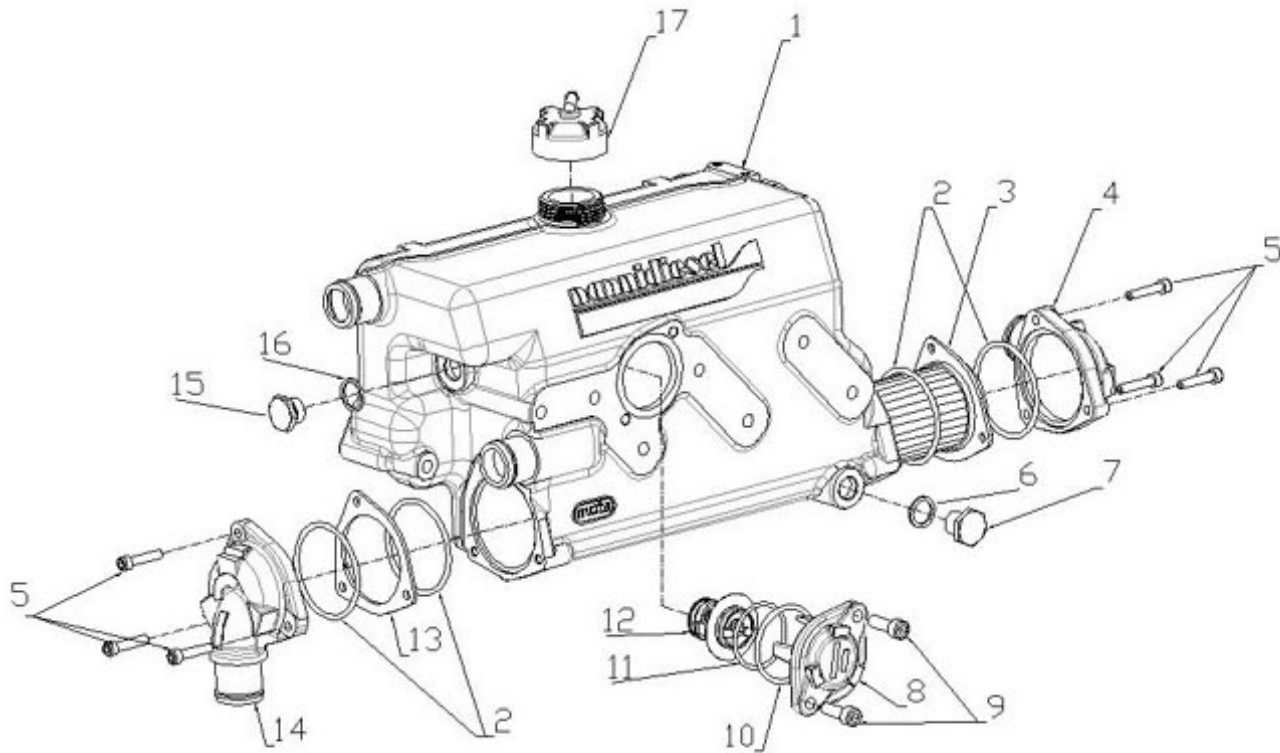

N4.40 STANDARD ENGINE / HEAT EXCHANGER - DETAILS

Part number	Item	Désignation article	Quantity
48418183	2	O RING	4
48300416	3	TUBE STACK	1
48300415	4	COVER, WATER INLET	1
970634037	5	BOLT,SOCK M 6X 30	6
970300289	6	GASKET,RING D17	1
970639853	7	""PLUG,HEX 3/8""G""	1
970313178	8	COVER	1
970498003	9	BOLT,SOCK M 8X 25	2
48418185	10	O RING	1
48418184	11	O RING	1
970313177	12	THERMOSTAT	1
95312333	13	SPACER	1
48300414	14	COVER, WATER OUTLET	1
41169801	15	PLUG	1
970300364	16	GASKET,RING D18	1
970313176	17	FILLING PRESSURE CAP	1