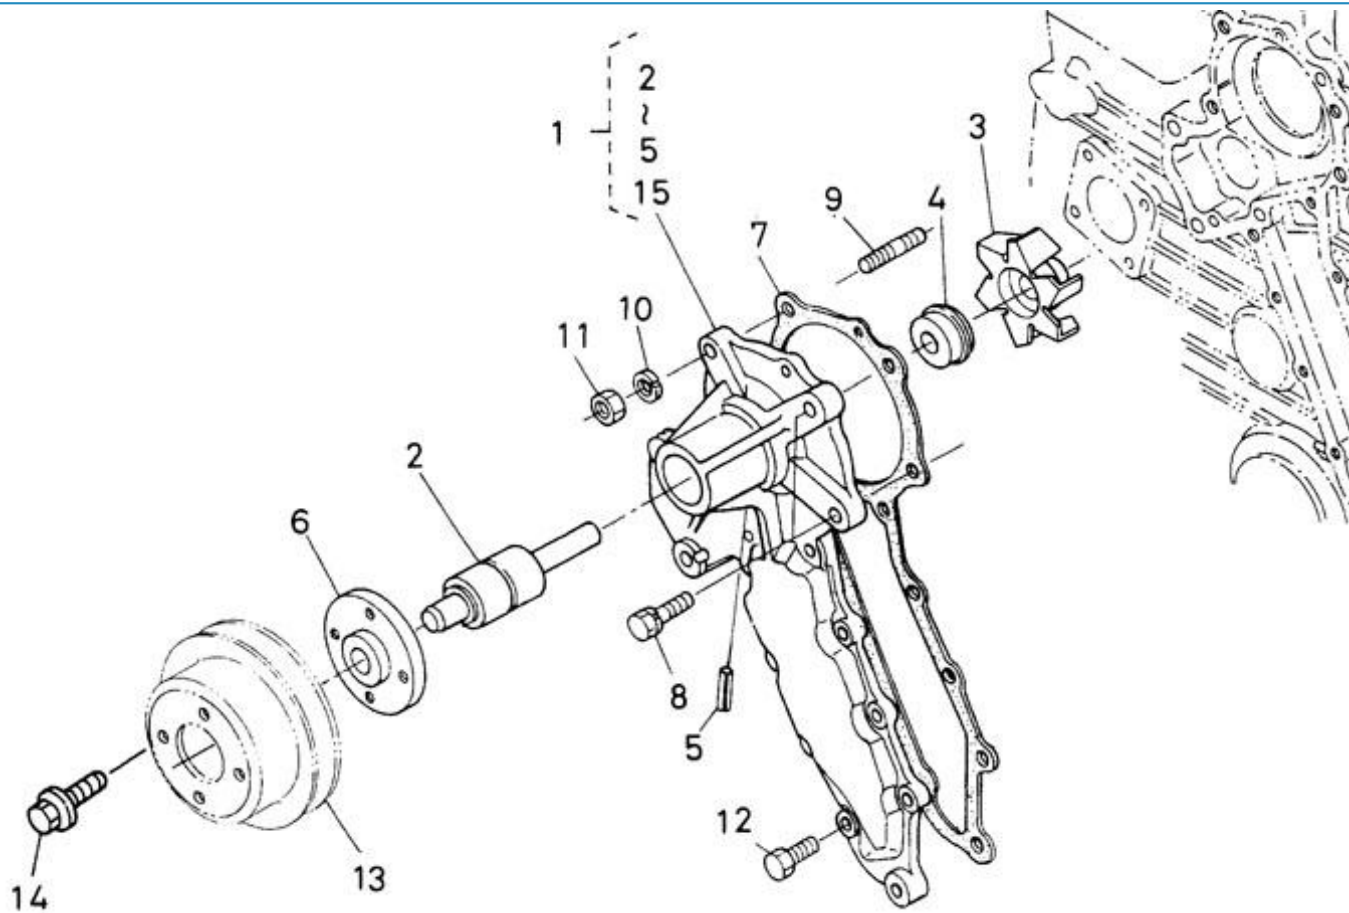

N4.40 STANDARD ENGINE / FRESH WATER PUMP

Part number	Item	Désignation article	Quantity
970315086	1	ASSY PUMP,WATER	1
970302110	1	PUMP,F/WATER CPL.4.190	1
970302109	2	BEARING,SHAFT W/PUMP	1
970313081	3	IMPELLER,WATER PUMP	1
970310488	4	ASSY SEAL,MECHANICAL	1
970314272	5	PIN,SPRING	1
970313082	6	FLANGE,W/PUMP SHAFT	1
970313084	7	GASKET,WATER PUMP	1
970302117	7	GASKET,WATER PUMP 4.190	1
970301986	8	BOLT,M 8X 28	2
970302118	9	STUD	2
970490904	10	WASHER,SPRING D 8	2
970490903	11	NUT,M 8	2
970490119	12	BOLT,M 6X 18	8
970307398	13	PULLEY	1
39160735	14	BOLT	4
970315087	15	BODY, WATER PUMP	1