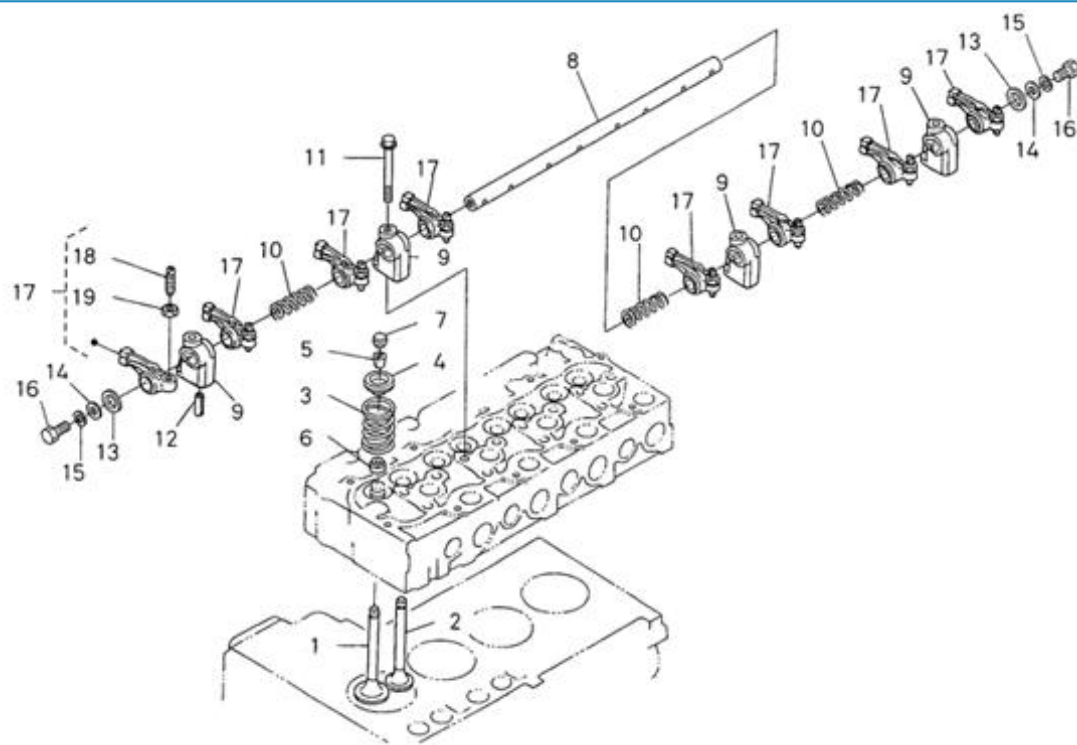

N4.40 STANDARD ENGINE / VALVES AND SPRINGS

Part number	Item	Désignation article	Quantity
970307772	1	VALVE,INLET	4
970315070	1	VALVE,INLET	4
970307400	2	VALVE,EXHAUST	4
970315071	2	VALVE,EXHAUST	4
970302005	3	SPRING,VALVE	8
970302006	4	RETAINER,VALVE SPRING	8
970302007	5	COLLET,VALVE SPRING	8
970302008	6	SEAL,VALVE STEM	8
970302009	7	CAP,VALVE	8
970312994	8	SHAFT,ROCKER ARM	1
970302012	9	BRACKET,ROCKER ARM	4
970302016	10	SPRING,ROCKER ARM	3
970313548	11	BOLT,FLANGE	4
970310494	12	PIN,SPRING	1
970302015	13	WASHER	2
970302025	14	WASHER,PLAIN D 8	2
970490904	15	WASHER,SPRING D 8	2
970312996	16	BOLT	2
970307402	17	ASSY ROCKER ARM	8
970302019	18	SCREW,ADJUSTING	8
970302021	19	NUT	8