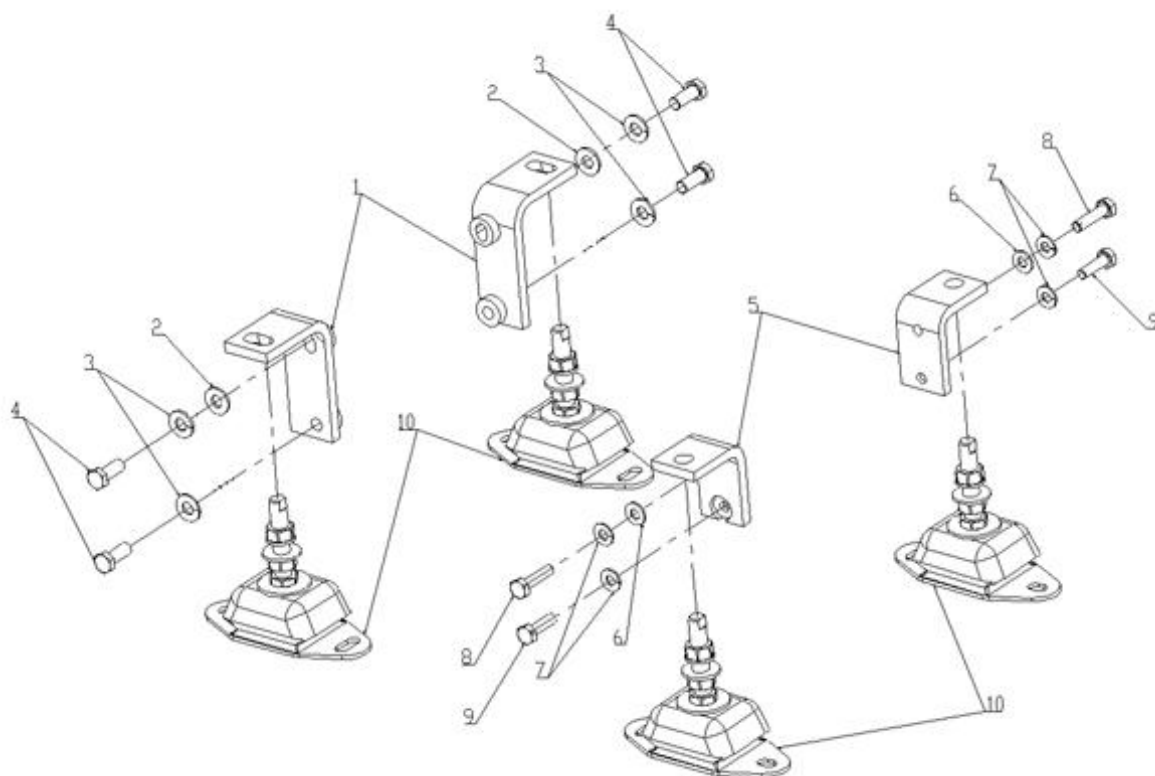

N4.40 STANDARD ENGINE / SUPPORT AND MOUNTING

Part number	Item	Désignation article	Quantity
95310659	1	SUPPORT,MOUNT FRONT	2
970409153	2	WASHER,PLAIN D12	2
970409154	3	WASHER,SPRING D12	4
39160549	4	BOLT	4
970301419	5	SUPPORT,MOUNT REAR	2
970119135	6	WASHER,PLAIN D10	2
970119136	7	WASHER,SPRING D10	4
970499051	8	BOLT,HEX M10X1,25X 30	2
970300044	9	BOLT,HEX M10X1,25X 25	2
48190027	10	RUBBER MOUNT MEDIUM 45SH M16	4