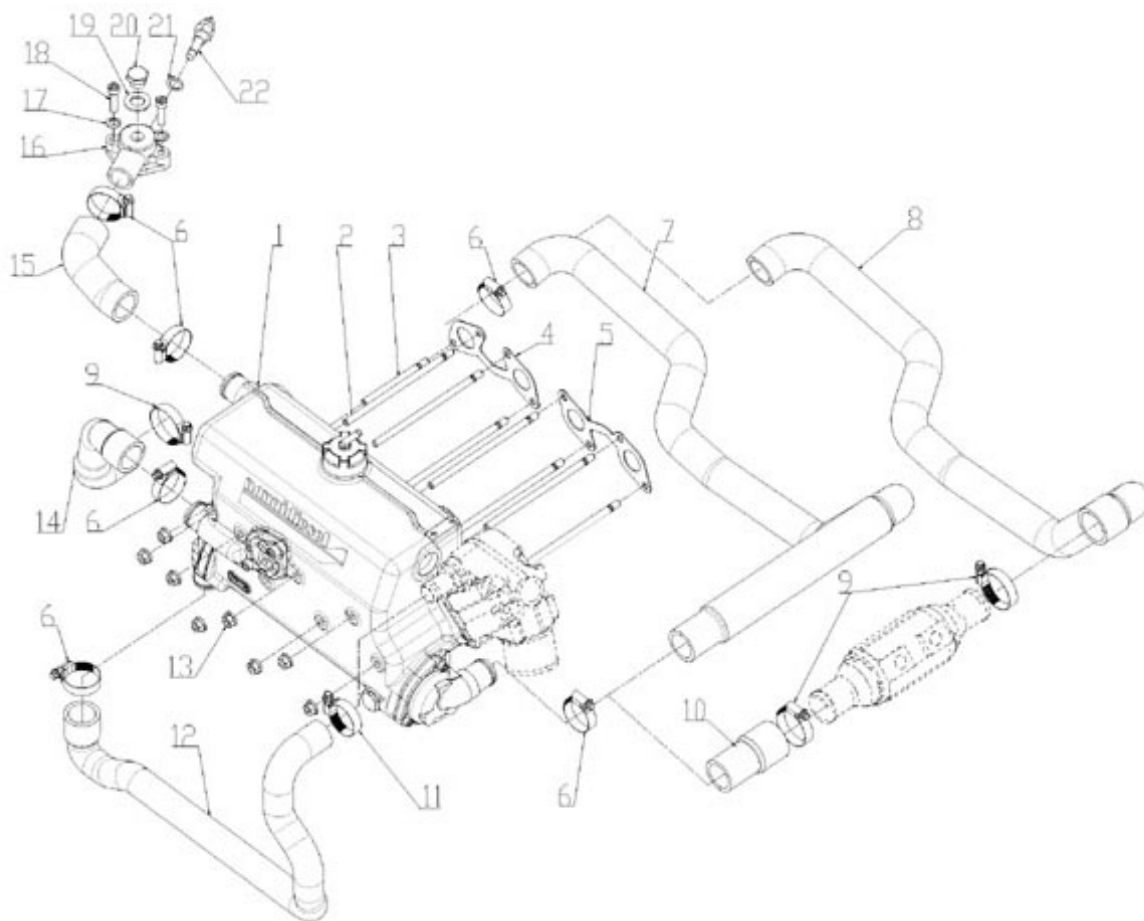

N4.40 STANDARD ENGINE / HEAT EXCHANGER

Part number	Item	Désignation article	Quantity
48300398	1	HEAT EXCHANGER	1
39020339	2	STUD BOLT	7
39020336	3	STUD	1
970310495	4	GASKET,E-MANIFOLD NA	1
970313111	5	GASKET,EX-MANIFOLD	1
970300922	6	CLAMP,HOSE 26-38	6
48328143	7	HOSE	1
48328142	8	HOSE	1
970604533	9	CLAMP,HOSE 32-44	3
48328132	10	HOSE	1
970604526	11	CLAMP,HOSE 22-32	1
48328141	12	HOSE	1
39460916	13	NUT	8
48328134	14	HOSE	1
970301714	15	HOSE,D32 COVER THERMO.4.190	1
970301711	16	FLANGE,WATER INTAKE 4.190	1
970119139	17	WASHER,CORRUGATED D8	2
970635916	18	BOLT,SOCK M 8X 35	2
970300289	19	GASKET,RING D17	1
970300306	20	GASKET,RING D14	1
970851602	21	WATER TEMPERATURE SENDER	1
970639853	22	""PLUG,HEX 3/8""G""	1
970300289	23	GASKET,RING D17	1