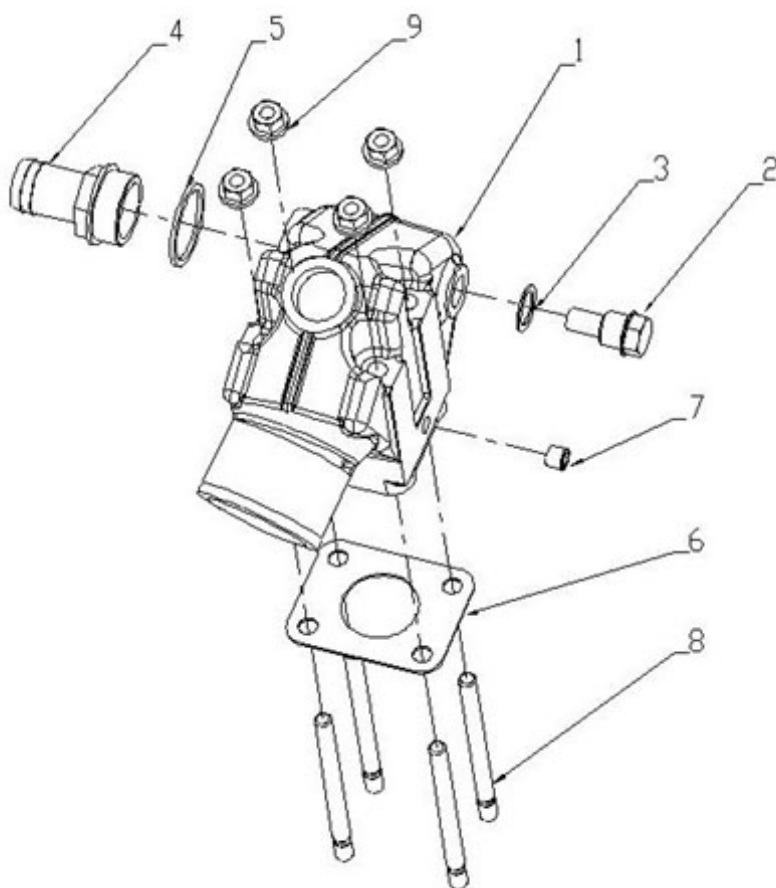

N4.40 STANDARD ENGINE / EXHAUST ELBOW

Part number	Item	Désignation article	Quantity
970494635	2	ANODE,ZINC CPL M16X1,5	1
970300199	3	GASKET,RING D16	1
655402075	4	BARBED END BRASS FITTING 1-25	1
48410090	5	GASKET	1
970310501	6	GASKET NA	1
970307265	7	PLUG,HEX 1/8	1
39020445	8	STUD M8X95,J16,8.8,ZN	4
39460916	9	NUT	4