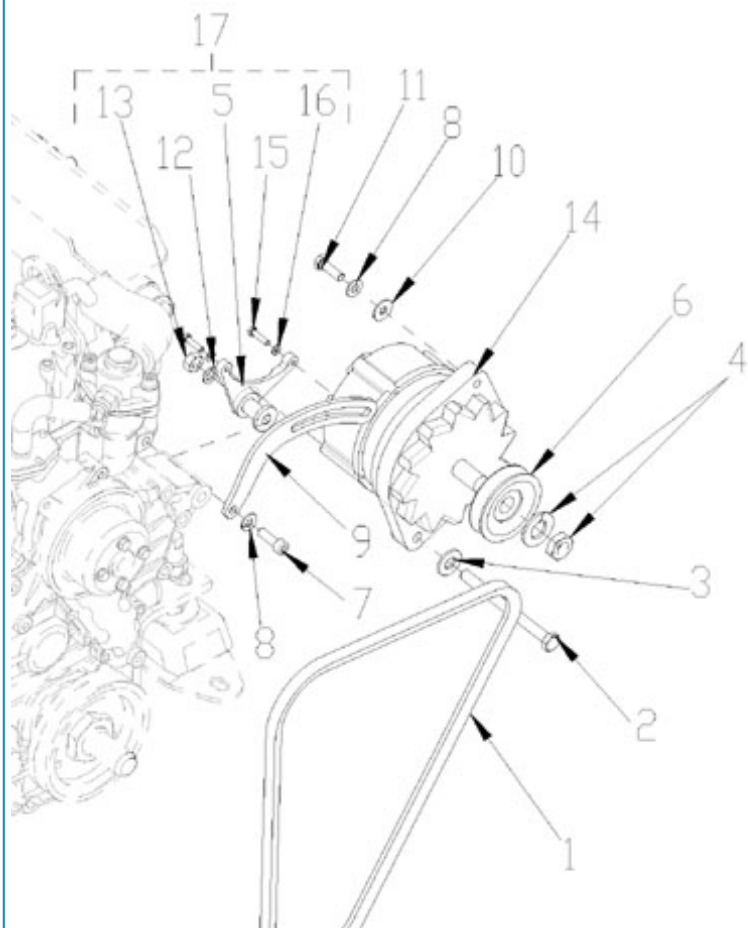

N4.40 STANDARD ENGINE / ALTERNATOR

Part number	Item	Désignation article	Quantity
48108133	1	V-BELT	1
48108051	1	BELT	1
39160668	2	BOLT	1
970119135	3	WASHER,PLAIN D10	1
48201173	5	ALTERNATOR BRACKET	1
95312305	6	PULLEY	1
970300193	7	BOLT,HEX M 8X 70	1
970119138	8	WASHER,SPRING D 8	2
95203077	9	TIGHTENER	1
970304050	10	WASHER	1
970409603	11	BOLT,HEX M 8X 25	1
970119136	12	WASHER,SPRING D10	1
970119143	13	NUT, M10	1
48201303	14	ALTERNATOR 12V-120A	0
39160109	15	BOLT	2
970300318	16	WASHER,SPRING D 5	2