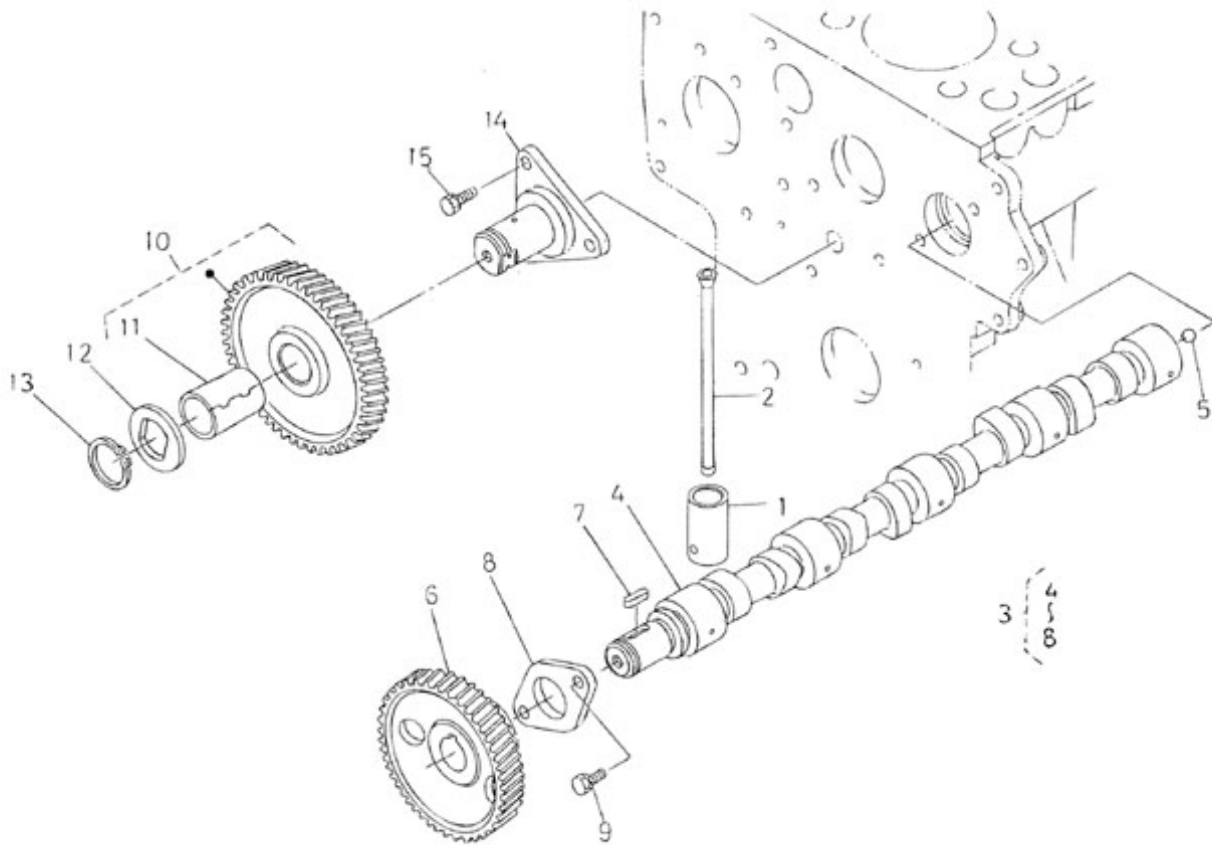

N4.40 STANDARD ENGINE / CYLINDER HEAD

N4.40 ≥ N°KTF08040093
 N4.50 ≥ N°KTH08040183

Part number	Item	Désignation article	Quantity
970490901	1	HOOK,ENGINE 2.60-3.90-4.110	2
970307296	1	HOOK,ENGINE	1
970490901	2	HOOK,ENGINE 2.60-3.90-4.110	1
970490919	2	BOLT,M 8X 16	1
970301935	3	STUD	2
970490919	3	BOLT,M 8X 16	1
970312986	4	STUD	2
970490903	4	NUT,M 8	1
970490904	5	WASHER,SPRING D 8	1
970490903	5	NUT,M 8	2
970490904	6	WASHER,SPRING D 8	2
970301933	6	WASHER,PLAIN D 8	1
970312981	7	COMP.CYLINDER HEAD	1
970301933	7	WASHER,PLAIN D 8	2
970310405	8	COMP.CYLINDER HEAD	1
970301937	8	CAP,FREEZE	12
970301938	9	CAP,FREEZE	1
970301937	9	CAP,FREEZE	12
970140908	10	PLUG, CYL.HEAD 2.40	2
970301938	10	CAP,FREEZE	1
970140908	11	PLUG, CYL.HEAD 2.40	2
970301939	11	GUIDE,VALVE INTAKE 4.190	4
970301939	12	GUIDE,VALVE INTAKE 4.190	4

N4.40 STANDARD ENGINE / CAMSHAFT

Part number	Item	Désignation article	Quantity
970307317	1	TAPPET	8
970307318	2	ROD,PUSH	8
970307319	3	ASSY CAMSHAFT	1
970302897	5	BEARING,BALL	1
970301966	7	KEY,FEATHER	1
970302045	8	STOPPER,CAMSHAFT	1
970491134	9	BOLT,M 8X 18	2
970312999	10	COMP.GEAR,IDLE	1
970307322	11	BUSH,IDLE GEAR	1
970313001	12	COLLAR	1
970307929	13	CIR-CLIP,EXTERNAL	1
970314271	14	SHAFT,IDLE GEAR	1
970491134	15	BOLT,M 8X 18	3