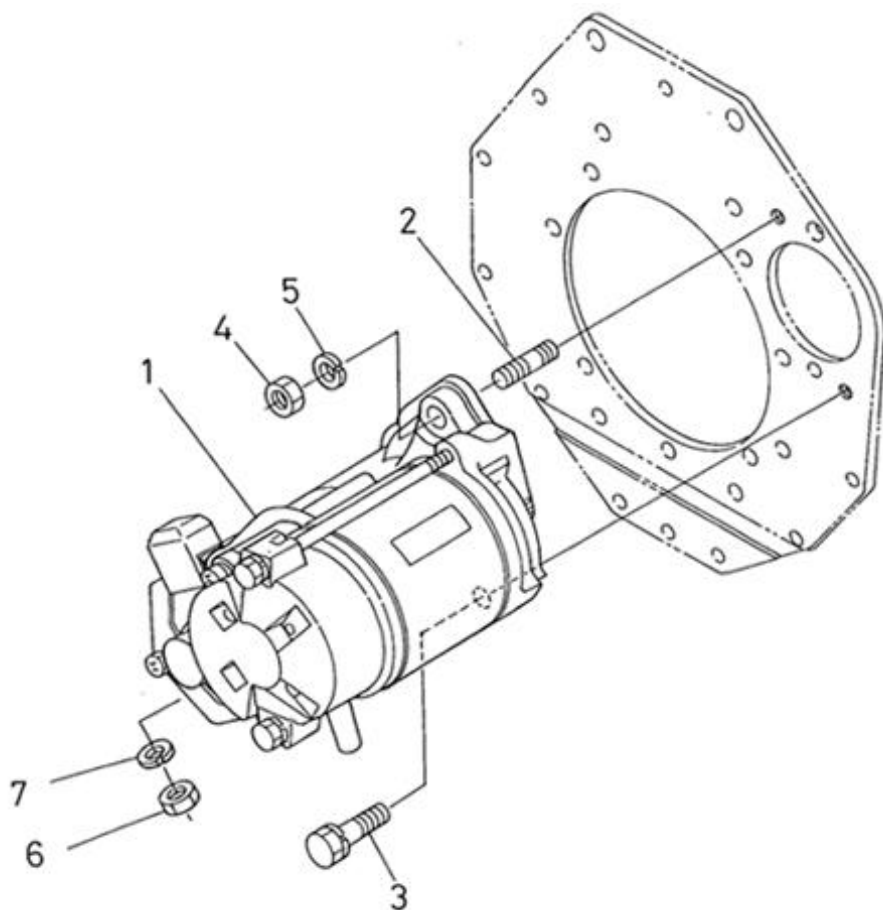

N4.40 STANDARD ENGINE / STARTER

Part number	Item	Désignation article	Quantity
970302070	1	STARTER,MOTOR 12V 0,8KW	1
970313103	2	STUD	1
970302934	3	BOLT,M10X 30	1
970313104	4	NUT	1
970302068	5	WASHER,SPRING D10	1
970313105	6	NUT	1
970490904	7	WASHER,SPRING D 8	1