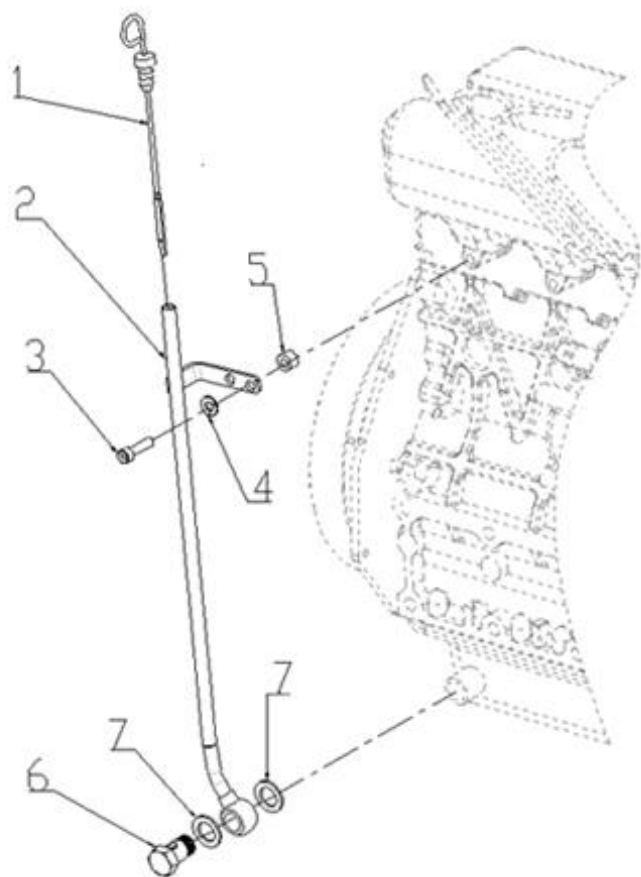

Filtre(s) :

- type: N4.40 STANDARD ENGINE

N4.40 STANDARD ENGINE / ENGINE BLOCK

Part number	Item	Désignation article	Quantity
970315056	1	COMP.CRANKCASE	1
970301901	2	PLUG	2
970490108	3	PLUG,SOCK	6
970490109	4	PLUG,SOCK	2
970301903	5	PLUG	3
970301904	6	PLUG,EXPANSION	1
970301905	7	CAP,SEALING	6
970301906	8	CAP,FREEZE	2
970301907	9	PIN,CYLINDRICAL	2
970490122	10	PIN,CYLINDRICAL	2
970301908	11	PIN,CYLINDRICAL	2
970301909	12	PIN,CYLINDRICAL	1
970490112	13	PIN,PIPE	1
970314186	14	PLUG	1
970491131	15	WASHER,SEAL	1
970490116	16	O-RING	1
970301918	17	TAP,DRAIN	1
970301911	18	NIPPLE,REDUCTION	1
970301913	19	PUMP,OIL CPL.4.190	1
970301914	20	GASKET,OIL PUMP	1
970314175	21	BOLT	4
970302737	21	BOLT,M 6X 50	4
970310417	22	WASHER,SPRING	4
970301915	23	GEAR,OIL PUMP DRIVE	1
970493118	24	KEY,FEATHER H-HE	1
970301916	25	NUT	1

N4.40 STANDARD ENGINE / OIL SUMP - OIL PUMP

Part number	Item	Désignation article	Quantity
970307731	1	COMP.OIL PAN	1
970301948	2	GASKET,OIL PAN 4.190	1
970312958	3	BOLT,FLANGE	24
970301950	4	FILTER,OIL PAN 4.190	1
970313311	5	BOLT	1
970312961	6	O RING	1
970150128	7	WASHER,DRAIN PLUG	1
970150127	8	PLUG,DRAIN	1

N4.40 STANDARD ENGINE / CYLINDER HEAD COVER

Part number	Item	Désignation article	Quantity
970313184	1	TUBE,BREATHER	1
970313185	2	CLAMP,HOSE	1
970310510	3	CLAMP,HOSE	1
970312879	4	COVER,CYL.HEAD	1
970312971	5	SHIELD,BREATHER	1
970307535	6	HOSE	1
970313451	7	COVER,BREATHER	1
970313503	8	COMP.VALVE,BREATHER	1
970490307	9	SCREW,M 5X 10	4
970312974	10	GASKET,HEAD COVER	1
970312975	11	BOLT	10
970490510	12	CAP,FILLING OIL	1
970313560	13	O RING	1

N4.40 STANDARD ENGINE / OIL DIPSTICK

Part number	Item	Désignation article	Quantity
970302715	1	DIPSTICK,OIL LEVEL 4.150	1
970635916	3	BOLT,SOCK M 8X 35	1
970119138	4	WASHER,SPRING D 8	1
970300375	5	SPACER	1
970307728	6	BOLT,BANJO	1
970300364	7	GASKET,RING D18	2