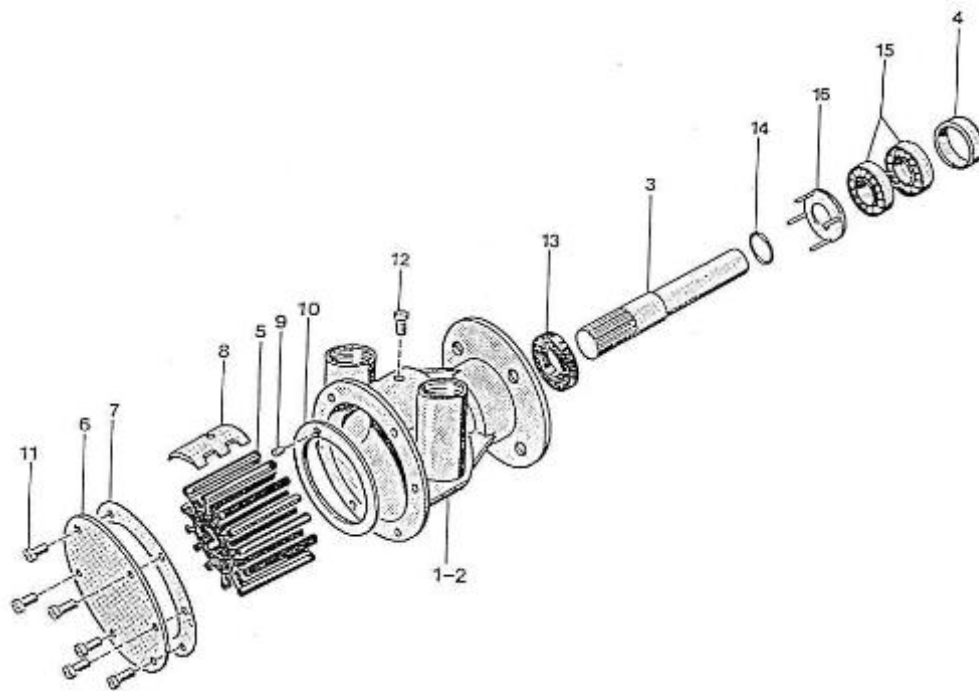

N4.40 STANDARD ENGINE / SEA WATER PUMP - DETAILS

Part number	Item	Désignation article	Quantity
970301725	1	PUMP,WATER F5B-9 4.190	1
970302154	3	SHAFT,WATER PUMP F5B-9	1
970303672	4	GUIDE,WATER PUMP F5B-9000	1
970604530	5	IMPELLER,WATER PUMP F 5B/-9	1
970303673	6	COVER,END W/PUMP F5B-9000	1
970604529	7	GASKET,F5B	1
970303674	8	CAM,WATER PUMP F5B-9000	1
970303675	9	PIN,WATER PUMP F5B-9000	1
970300891	10	PLATE,WEAR W/PUMP F5B-9000	1
970303677	11	SCREW,COVER W/PUMP F5B-9000	6
970303678	12	SCREW,CAM WATER PUMP F5B-9000	1
970614516	13	O-RING SEAL	1
970303679	14	O-RING,WATER PUMP F5B-9000	1
970770251	15	BEARING,BAIL WATER PUMP F5B-90	2
970303680	16	WASHER,WATER PUMP F5B-9000	1