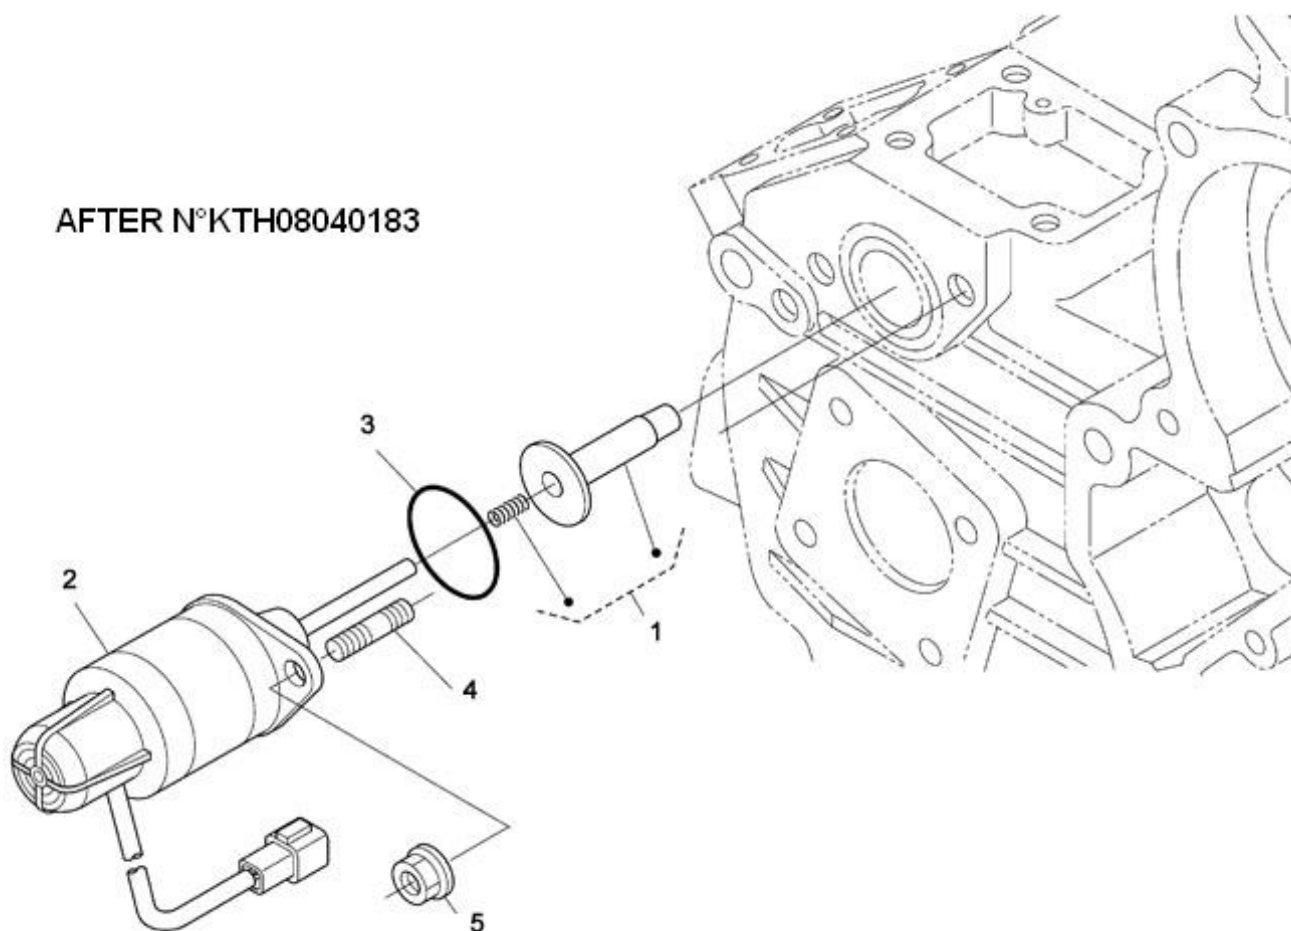

N4.40 STANDARD ENGINE / ELECTRICAL STOP

AFTER N°KTH08040183

Part number	Item	Désignation article	Quantity
970313106	1	COMP.GUIDE,SOLENOID	1
970307362	1	SOLENOID,STOP	1
970490919	2	BOLT,M 8X 16	2
970314769	2	SOLENOID	1
970313108	3	O RING	1
970301933	3	WASHER,PLAIN D 8	2
970490224	4	STUD	2
970307363	4	LEVER,STOP(1)	1
970307364	5	LEVER,STOP(2)	1
970313602	5	NUT,FLANGE	2
970141326	6	WASHER, PLAIN D6	3
970307365	7	PIN,SNAP	3
970307366	8	SUPPORT,SOLENOID	1