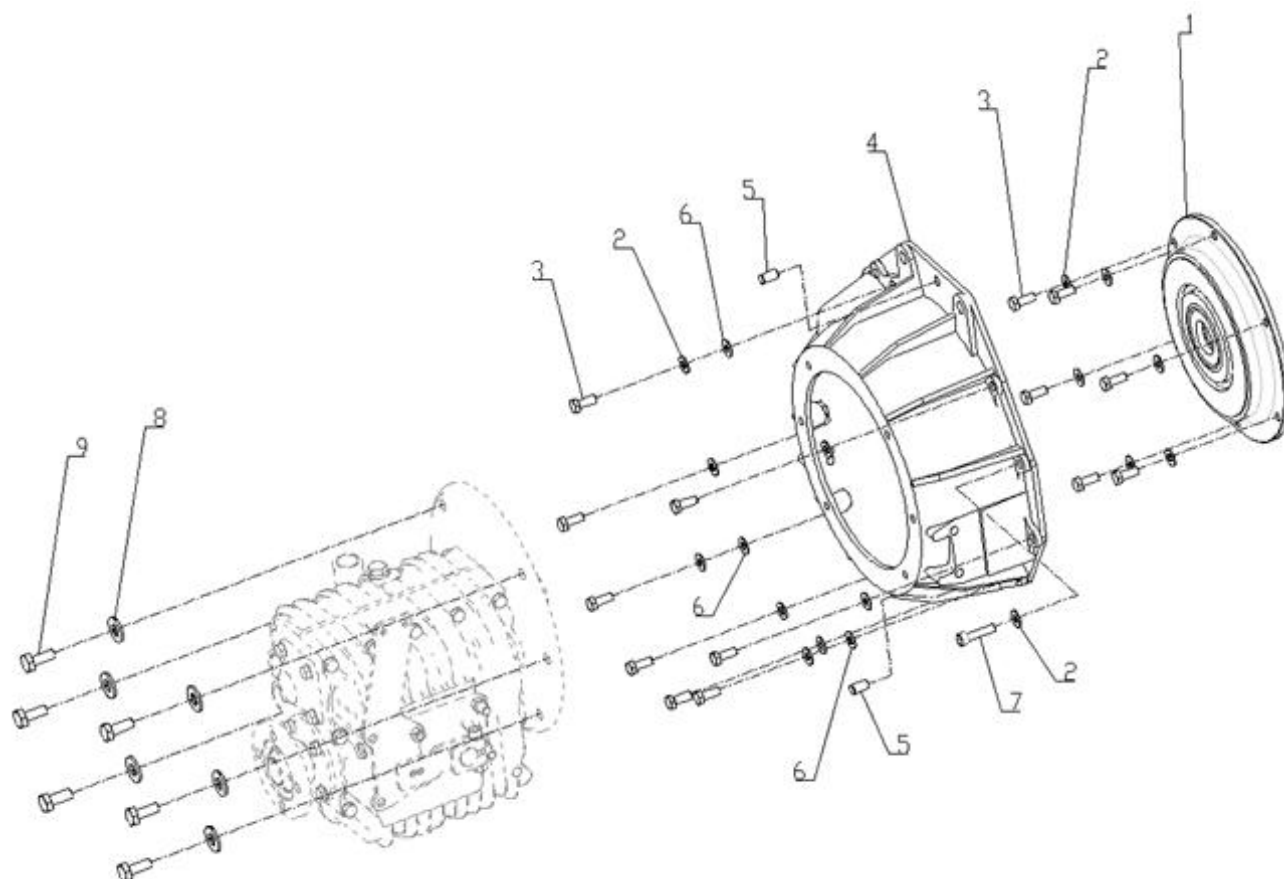

N4.40 STANDARD ENGINE / GEAR BOX FLANGE

Part number	Item	Désignation article	Quantity
48100883	1	COUPLING	1
48100868	1	COUPLING	1
970119139	2	WASHER,CORRUGATED D8	16
970119141	3	BOLT,HEX M8X 20	15
970302149	5	PIN,CYLINDRICAL D10X 20	2
970027323	6	WASHER,PLAIN D 8	3
970635916	7	BOLT,SOCK M 8X 35	1
970119137	8	WASHER,CORRUGATED D10	6
970635508	9	BOLT,HEX M10X 25	6