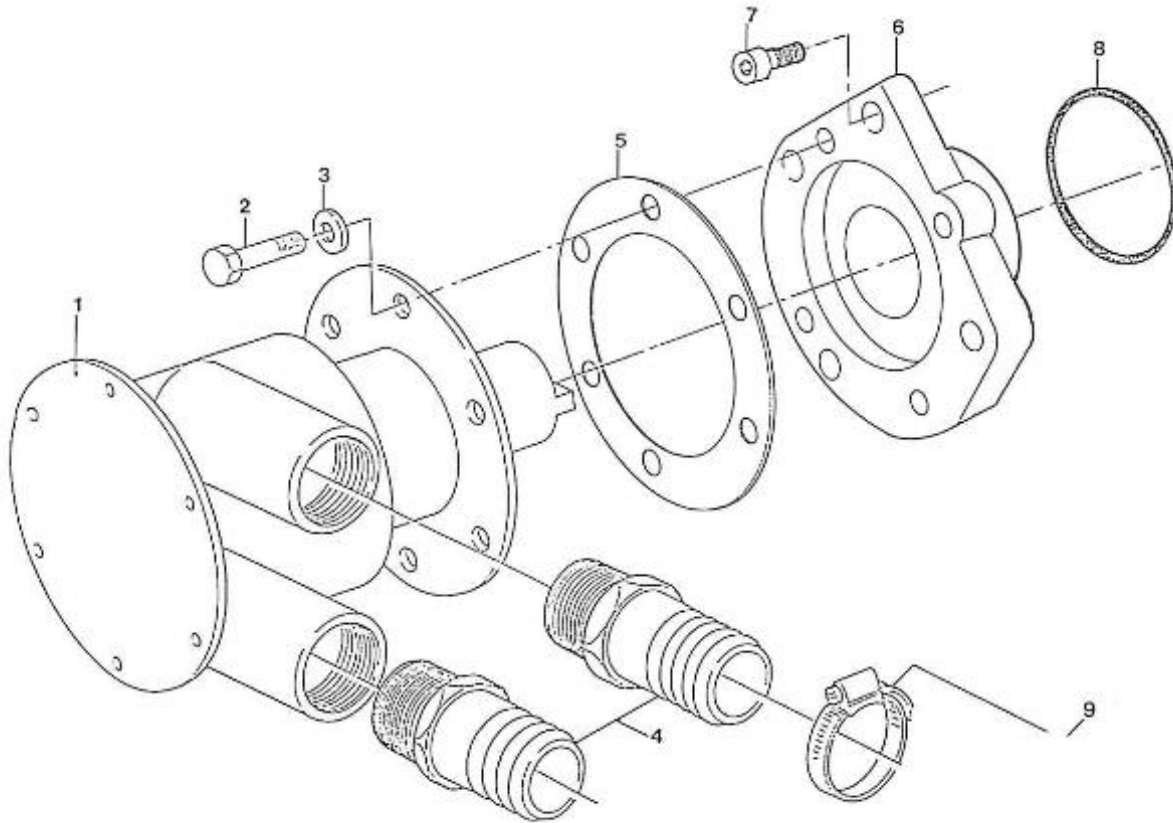

N4.40 STANDARD ENGINE / SEA WATER PUMP

Part number	Item	Désignation article	Quantity
970301725	1	PUMP, WATER F5B-9 4.190	1
970439910	2	BOLT, HEX M 6X 16	4
970609602	3	WASHER, CORRUGATED D 6	4
970604515	4	CONNECTION, HOSE HBW-20	2
970614511	5	GASKET, WATER PUMP F5B-9	1
970300254	6	FLANGE, WATER PUMP 4.110HE	1
970604615	7	BOLT, SOCK M 6X 20	4
970154025	8	O-RING, 28, 17X3, 53	1
970604526	9	CLAMP, HOSE 22-32	1